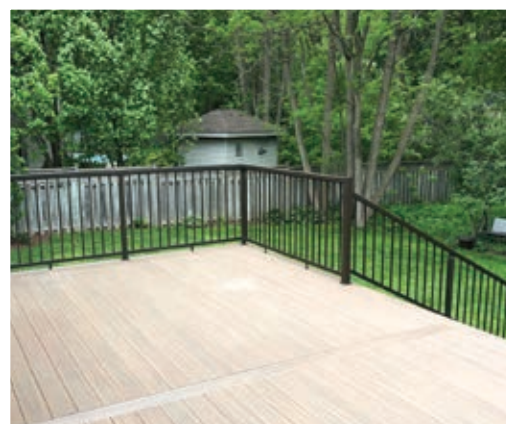

ALUMINUM PICKET

RAILING SYSTEMS