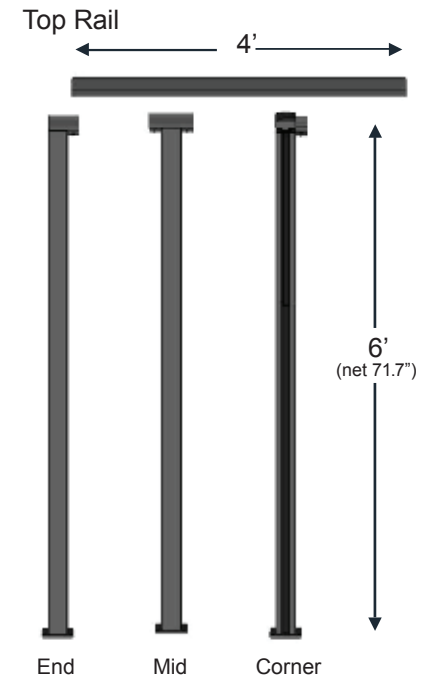

PRIVACY FENCE

NOTE: Contact your local building department prior to installation. Available in Textured Black (XB). All other standard colors would be special order.

Fence End Post PB7701	Fence Mid Post PB7702	90° Fence Corner Post PB7703	Fence Top Rail PB7451	3' Wide Fence Gate (frame) PB7481
2 1/2" Aluminum Post Cap V5600	Rubber Blocks V1811B002	Heavy Duty Magnetic Gate Latch V5916B000	Heavy Duty Spring-loaded Hinges (pair) V5914B000	

- **All-in-One Post Kit**
  Includes gasket, spacer block, and sleeved rail to post connector. Install with your choice of in-fill material.
- **Endless Design Options**
  Select your choice of 3/8" (gasket) or 7/8" (no gasket) thick infill.
- **Ease of Installation**
  Set posts, trim infill and slide in.