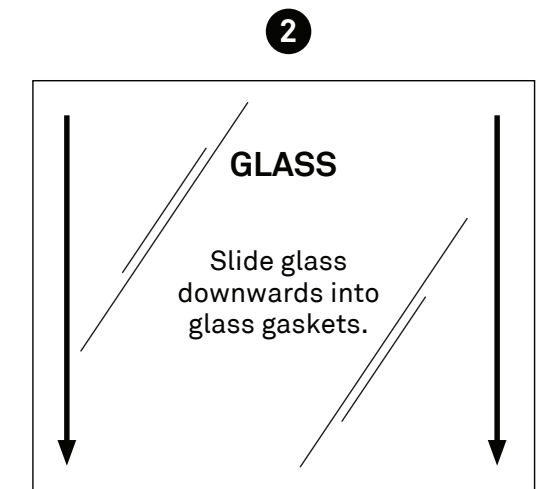

Installation Recommendations:
The posts and glass **must be** ordered separately for the frameless system. Ensure all posts are plumb and level. Maintain a maximum of 4 ft (from center to center of posts). Measure distance between posts and add 1 ¼" to total measurements. (Ex.: If inside post to inside post measurement equals 45"...45"+1 ¼"=46 ¼", you will need to order 46 ¼" glass). 3/8" glass is 40" high with horizontal polished edges for 42" system.

NOTE: Check out our accessories on page 22 for more products to complete your project. Contact your local building department prior to installation. Available in Textured Black (XB). All other standard colors would be a special order.