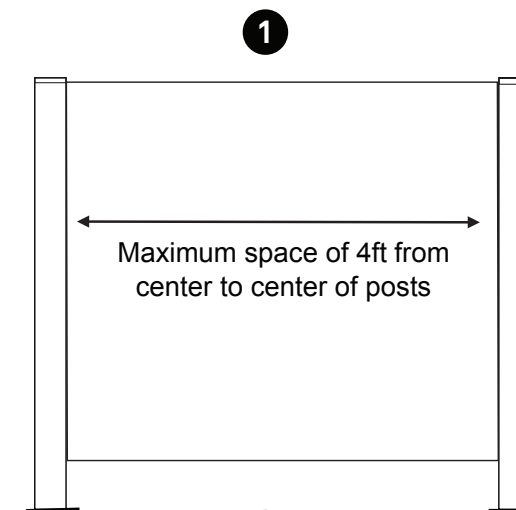

Installation Recommendations:
The posts and glass **must be** ordered separately for the frameless system. Ensure all posts are plumb and level. Maintain a maximum of 4 ft (from center to center of posts). Measure distance between posts and add 1 ¼" to total measurements. (Ex.: If inside post to inside post measurement equals 45"...45"+1 ¼"=46 ¼", you will need to order 46 ¼" glass). 3/8" glass is 40" high with horizontal polished edges for 42" system.

NOTE: Check out our accessories on page 22 for more products to complete your project. Contact your local building department prior to installation. Available in Textured Black (XB). All other standard colors would be a special order.