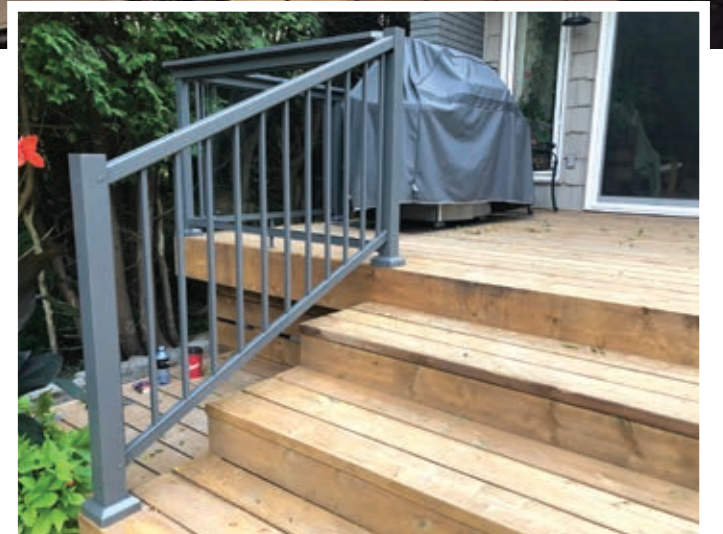

ALUMINUM PICKET

RAILING SYSTEMS