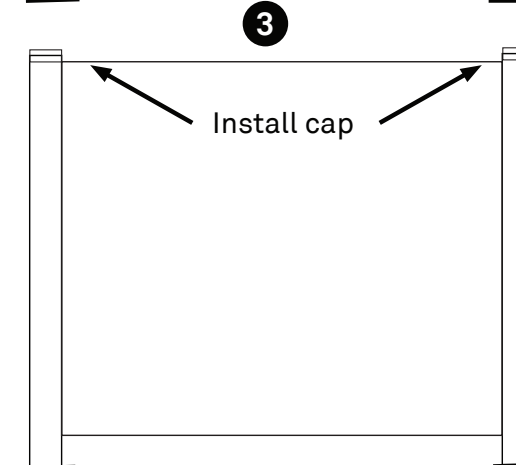

Installation Recommendations:
The posts and glass **must be** ordered separately for the frameless system. Ensure all posts are plumb and level. Maintain a maximum of 4 ft (from center to center of posts). Measure distance between posts and add 1 ¼" to total measurements. (Ex.: If inside post to inside post measurement equals 45"...45"+1 ¼"=46 ¼", you will need to order 46 ¼" glass). 3/8" glass is 40" high with horizontal polished edges for 42" system.

NOTE: Check out our accessories on page 22 for more products to complete your project. Contact your local building department prior to installation. Available in Textured Black (XB). All other standard colors would be a special order.