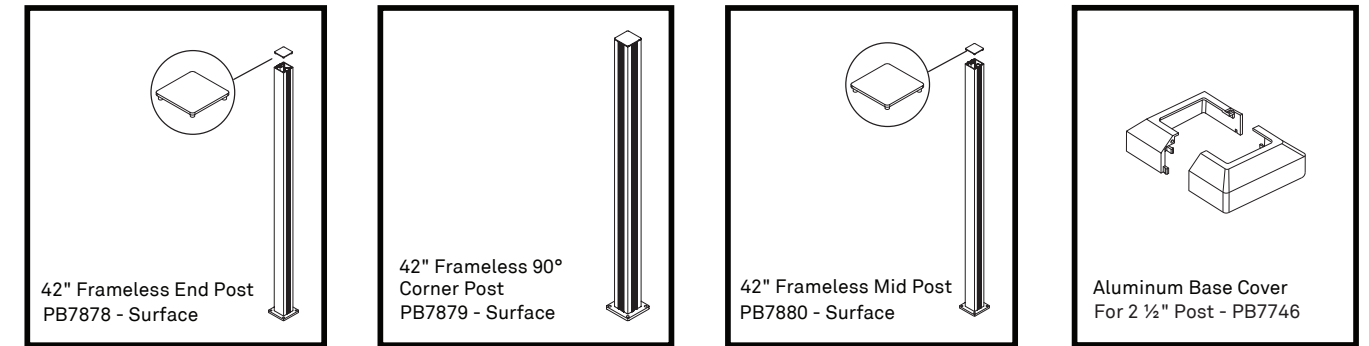

Installation Recommendations:
The posts and glass **must be** ordered separately for the frameless system. Ensure all posts are plumb and level. Maintain a maximum of 4 ft (from center to center of posts). Measure distance between posts and add 1 ¼" to total measurements. (Ex.: If inside post to inside post measurement equals 45"...45"+1 ¼"=46 ¼", you will need to order 46 ¼" glass). 3/8" glass is 40" high with horizontal polished edges for 42" system.

NOTE: Check out our accessories on page 22 for more products to complete your project. Contact your local building department prior to installation. Available in Textured Black (XB). All other standard colors would be a special order.